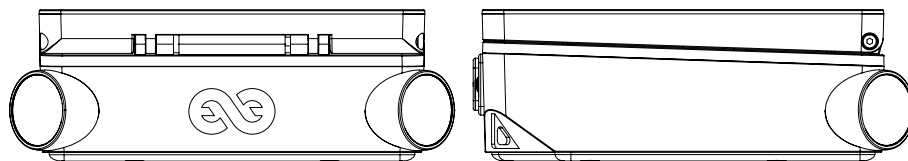

tikeo3

tikeo3^{PRO+}

Version

Weight

1,6 kg

Dimensions

210 × 180 × 70 mm

Cameras

2 camera modules for panoramic photos
Image Sensors: Sony Exmor R 16 Mpx
Lenses: F2.8 wide angle lenses
HFOV: 149 °
Maximum resolution of the sensors: 16 Mpx
Full resolution image size (per sensor): 4608 x 3456
Size of the sensors: 1 / 2,3

Weatherproof

IP 66 : Designed for extended outdoor use (resistant to sand, snow, rain, etc.)
Rotating and tilting arm of solar panel made with anodized aluminum
Magnetic closure of the solar panel
Operating temperature: -10 / + 50 °C
Storage temperature: -25 / + 60 °C

Charge

micro USB
5V / 2A max.

micro USB
5V / 2A max.
External connector 5V/2.5A

Wireless upload

Periodic connection in Wifi or 4G LTE (telecom subscription not provided)

Resolution of left and right images sent to the web application: selectable from 3 dimensions (in pixels):
Small (S) - 2048 x 1536 per image, approx. 1 MB per pair (panoramic image after fusion: 3280 x 1180)
Medium (M) - 2664 x 1998 pixels per image, approx. 2.5 MB per pair (panoramic image after fusion: 4260 x 1534)
Large (L) - 4608 x 3456 pixels per image, approx. 5MB per pair (panoramic image after fusion: 7360 x 2650)