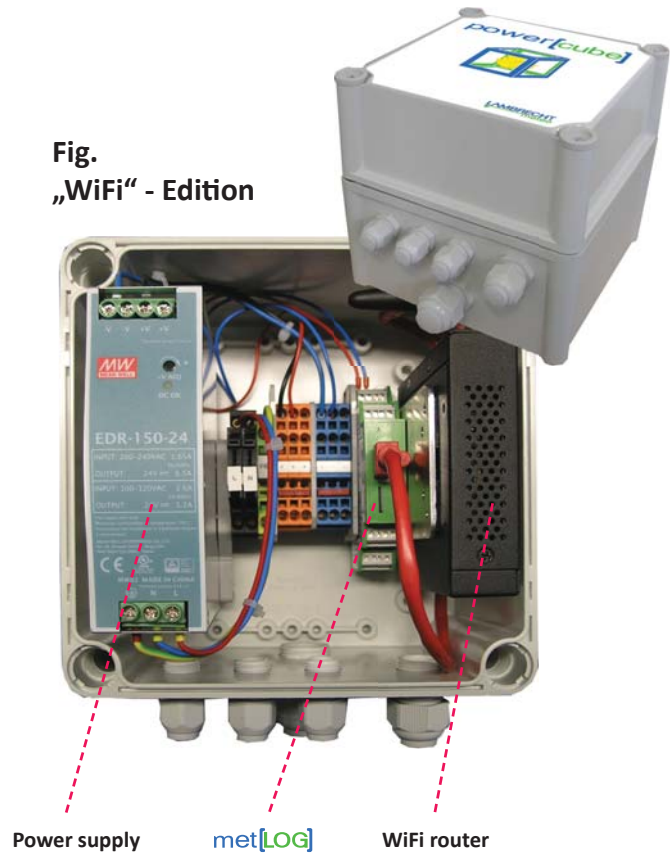

power[cube]

Power pack for all weathers.

The compact cube is an all-weather-resistant power pack and rounds off for example the rain[e] station regarding power supply and communication. Beside the data logger met[LOG] it protects the net adapter (24 V / 150 W) and the WiFi router against all weather influences.

- easy installation
- very robust
- to be used individually for different types of sensors
- 24 VDC, 150 W, 90...264 VAC
- housing made from UV and weather-proof material

building services • agricultural meteorology
 • industry and hydrology • artificial snow plants • traffic meteorology

Fig. „WiFi“ - Edition

Professional Line	(14966) power[cube]	Id-No. 00.14966.715 000
Output:	24 VDC	
Voltage range:	24...28 V	
Output current:	max. 6.5 A	
Input frequency range:	47...63 Hz	
Input voltage:	90...264 VAC	
Rated power:	156 W	
Working temperature:	-20...+60 °C	
Storage temperature:	-40...+85 °C	
Dimensions:	approx. 190 x 190 x 190 mm	
<u>Accessory:</u> (optional)	Mast attachment for power[cube] Id-No. 32.14966.030 000	
<u>Versions:</u>		
power[cube] „s“	power[cube] Power supply 24 V/ 150 W incl. terminal block Id-No. 00.14966.715 000	
power[cube] „met“	power[cube] incl. data logger met[LOG] Id-No. 30.95800.015 000	
power[cube] „WiFi“	power[cube] incl. data logger met[LOG] and WiFi router Id-No. 30.95800.115 000	